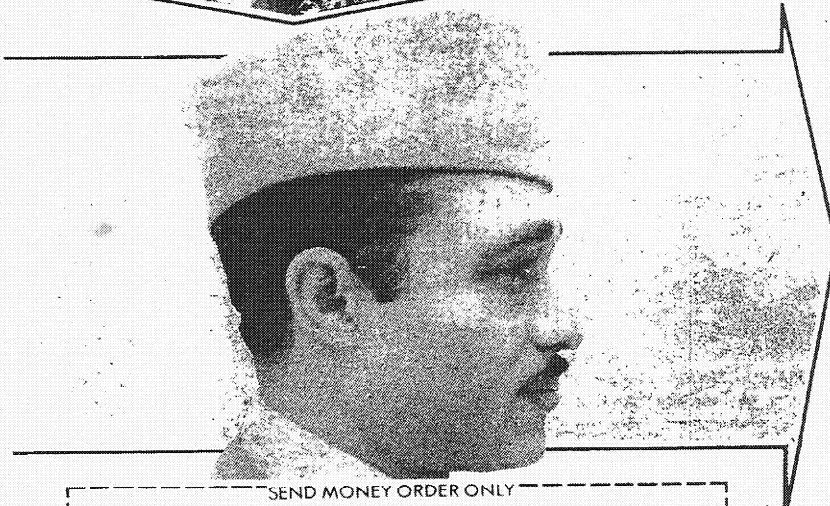

THE BILALIAN LOOK IN FEZS

SEND MONEY ORDER ONLY

Temple No. 2

CLOTHING STORE

634 EAST 79TH STREET CHICAGO, ILLINOIS 60619

ORDER FORM

I have enclosed \$ _____ in money order. Please send me Fez(s) of:
 Reg Model Deluxe Model Size _____ color(s) Black Brown Beige Blue
 Burgundy

Name _____

Street _____

City _____

State _____ Zip _____

THE BALALIAN LOOK IN FEZS

REGULAR MODEL **\$10.00** DELUXE MODEL **\$15.00**

Come in many colors; Black, Brown, Beige, Blue, and Burgundy

Reg. \$10.00 .50 tax \$2.00 mailing & handling \$12.50

Deluxe \$15.00 .50 tax \$2.00 mailing & handling \$17.75

Sizes from 6 to 7